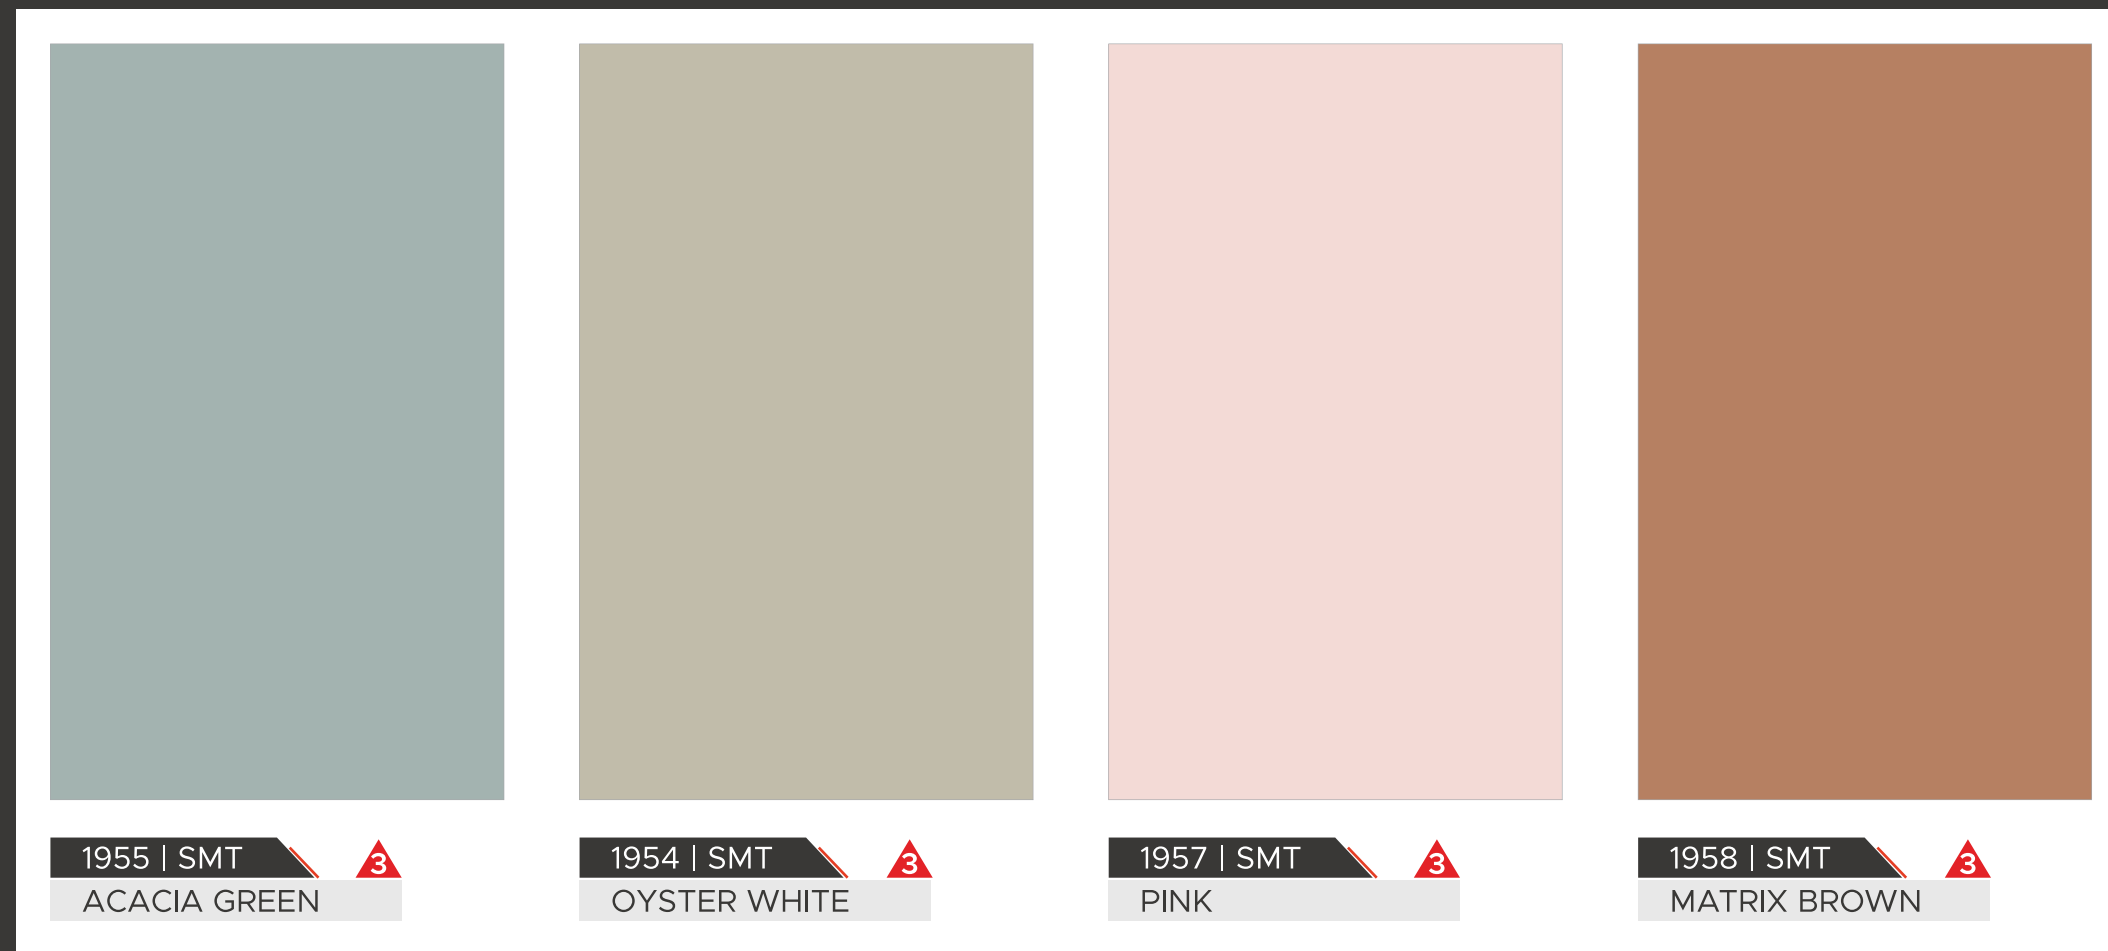

SMT

6398 | SHG
SATVARIO

1409 | SMT
FROSTY WHITE

1096 | SMT
PEBBLE

6343 | SMT
KERLEL WALNUT

PASTLE

COLOURS

MARBLE

1957 | SMT
PINK

591 | SHG
DG PR (EX)

595 | SMT
DG PR (EX)

V E R S A T I L I T Y

1409 | SMT
FROSTY WHITE

1960 | SMT
ALOEVERA

1958 | SMT
MATRIX BROWN

1962 | SMT
PETROL BLUE

1955 | SHG
ACACIA GREEN 

1959 | SHG
ARTH BROWN 

1960 | SHG
ALOEVERA 

1965 | SHG
ROSE PINK 

1964 | SHG
OCEAN BLUE 

1961 | SHG
ENGLISH GREEN 

1962 | SHG
PETROL BLUE 

ILLUMINATE YOUR WORLD WITH THE TIMELESS