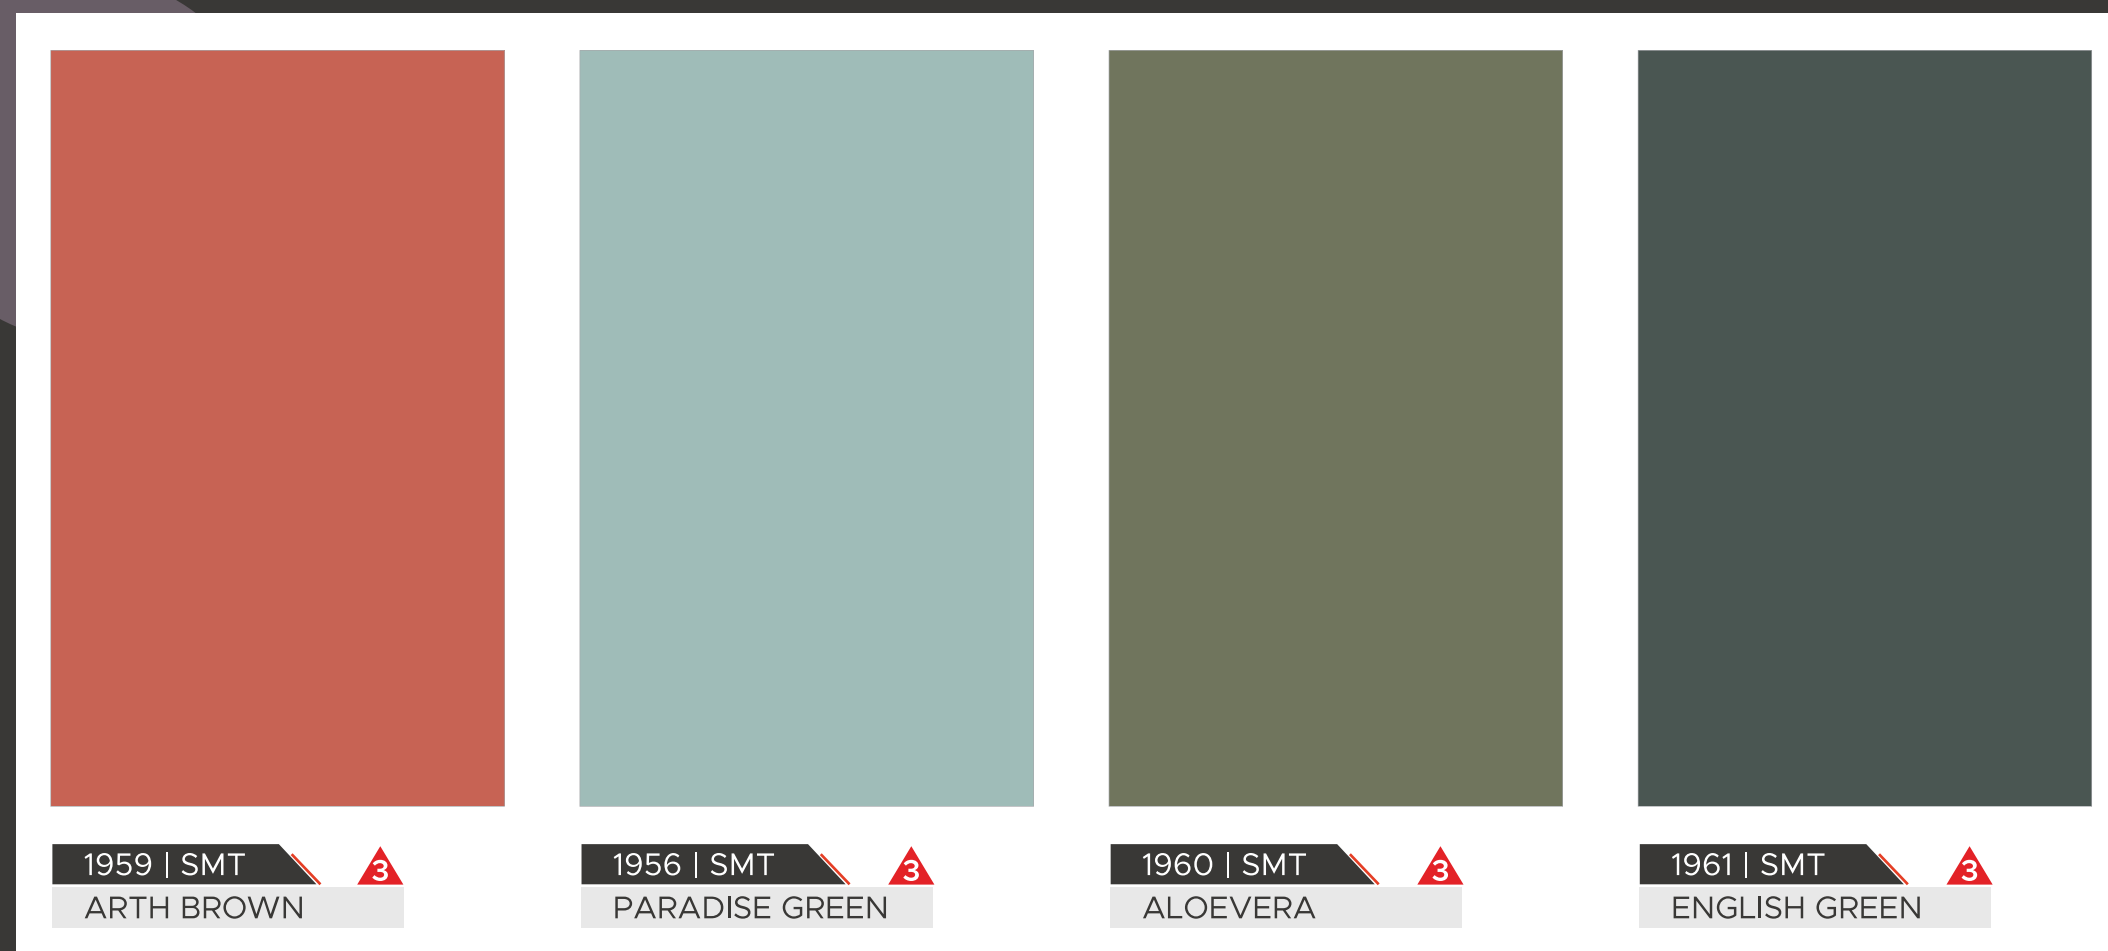

1960 | SMT
ALOEVERA

EVERY SURFACE BECOMES A MASTERPIECE OF LUMINOUS OPULENCE

 6992 | SMT
MISTY BLACK 

 6991 | SMT
MISTY WHITE 

Mystical

Mystical choice you make from our catalog becomes a statement.

 6508 | SMT
VELTECH WALNUT 

SMT

6398 | SHG
SATVARIO

1409 | SMT
FROSTY WHITE

1096 | SMT
PEBBLE

6343 | SMT
KERLEL WALNUT

PASTLE

COLOURS

MARBLE

1957 | SMT
PINK

591 | SHG
DG PR (EX)

595 | SMT
DG PR (EX)

V E R S A T I L I T Y

1409 | SMT
FROSTY WHITE

1960 | SMT
ALOEVERA

1958 | SMT
MATRIX BROWN

1962 | SMT
PETROL BLUE

1955 | SHG
ACACIA GREEN 

1959 | SHG
ARTH BROWN 

1960 | SHG
ALOEVERA 

1965 | SHG
ROSE PINK 

1964 | SHG
OCEAN BLUE 

1961 | SHG
ENGLISH GREEN 

1962 | SHG
PETROL BLUE 

ILLUMINATE YOUR WORLD WITH THE TIMELESS