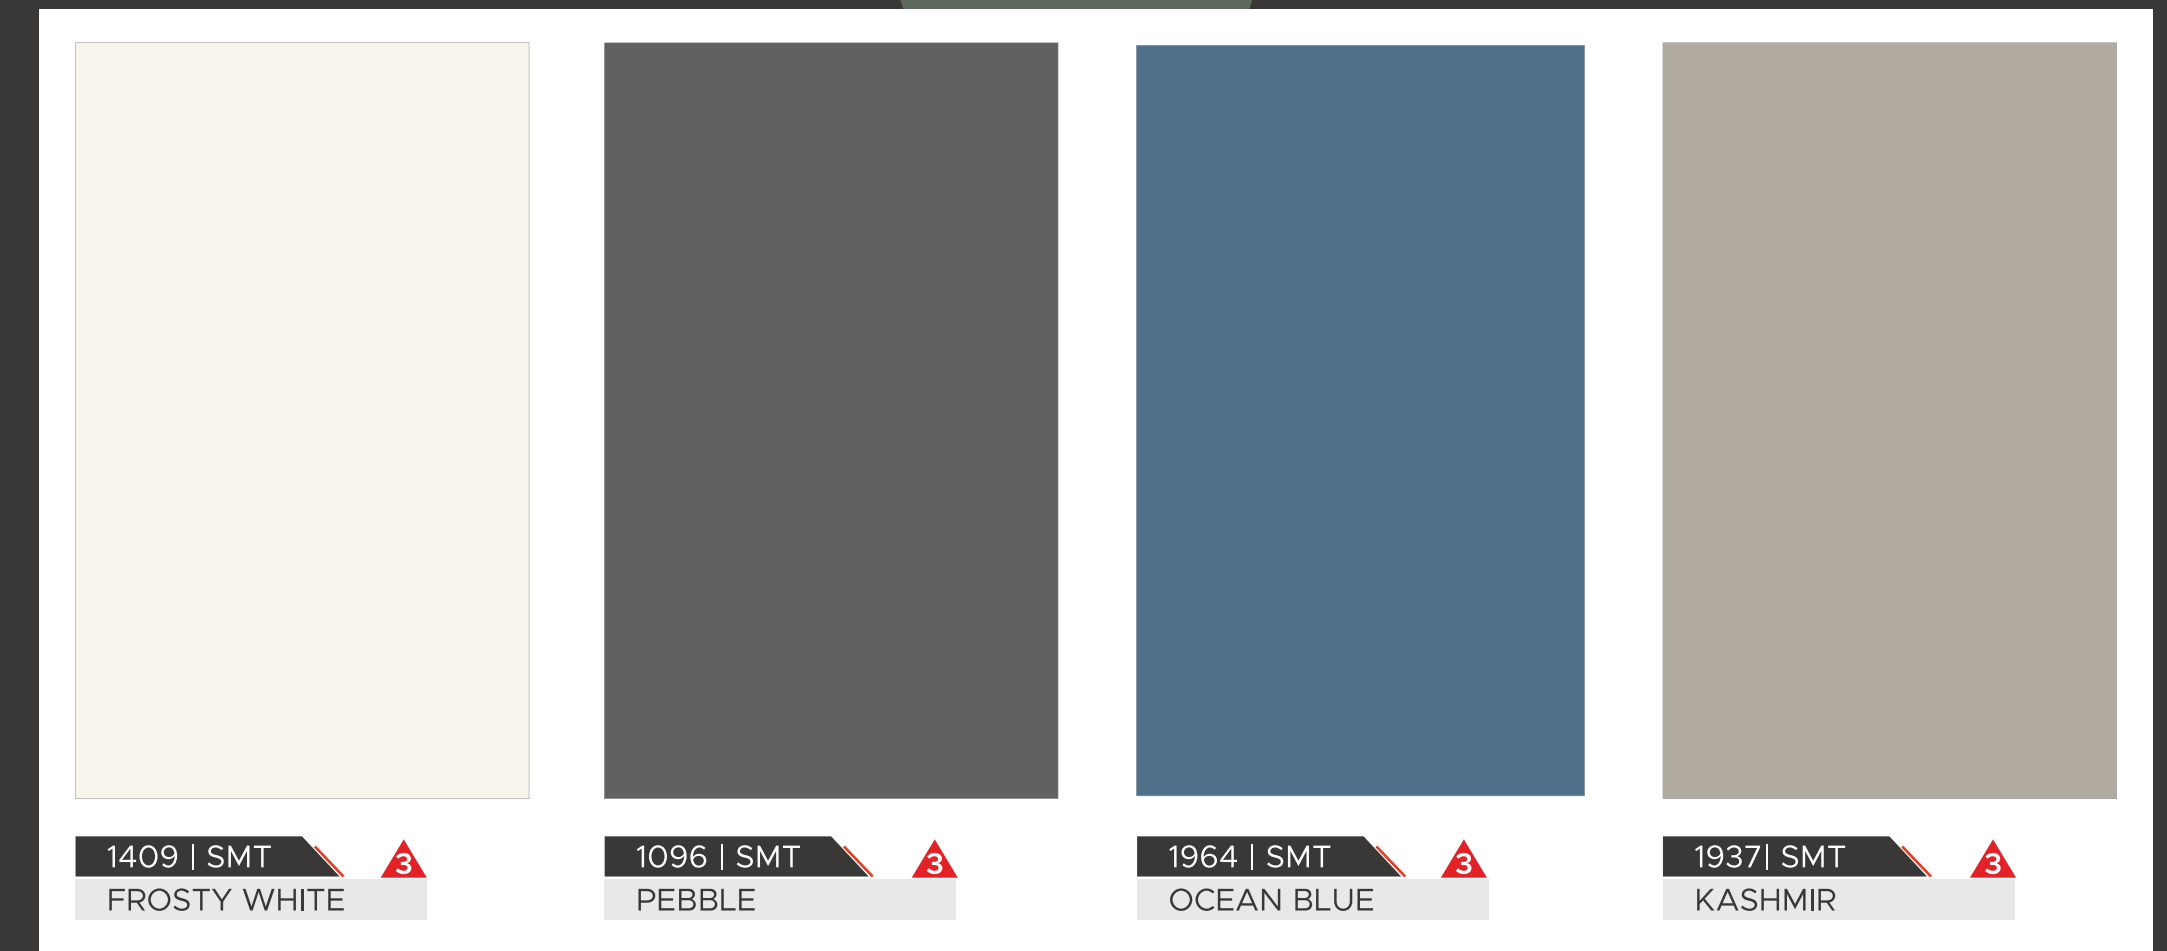

SMT

6398 | SHG
SATVARIO

1409 | SMT
FROSTY WHITE

1096 | SMT
PEBBLE

6343 | SMT
KERLEL WALNUT

PASTLE

COLOURS

MARBLE