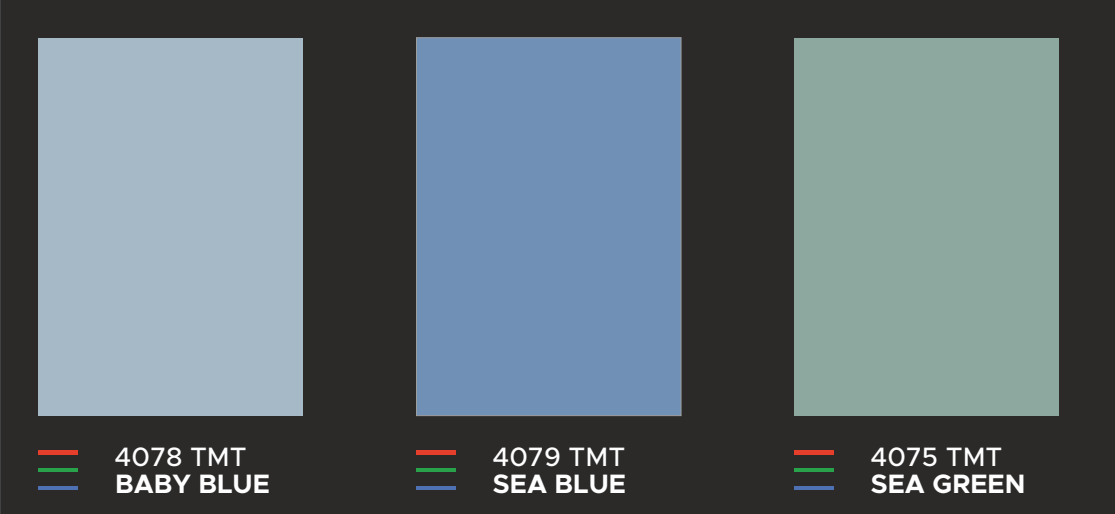

A E S T H E T I C

35 W X 50 H

35 W X 50 H

35 W X 50 H