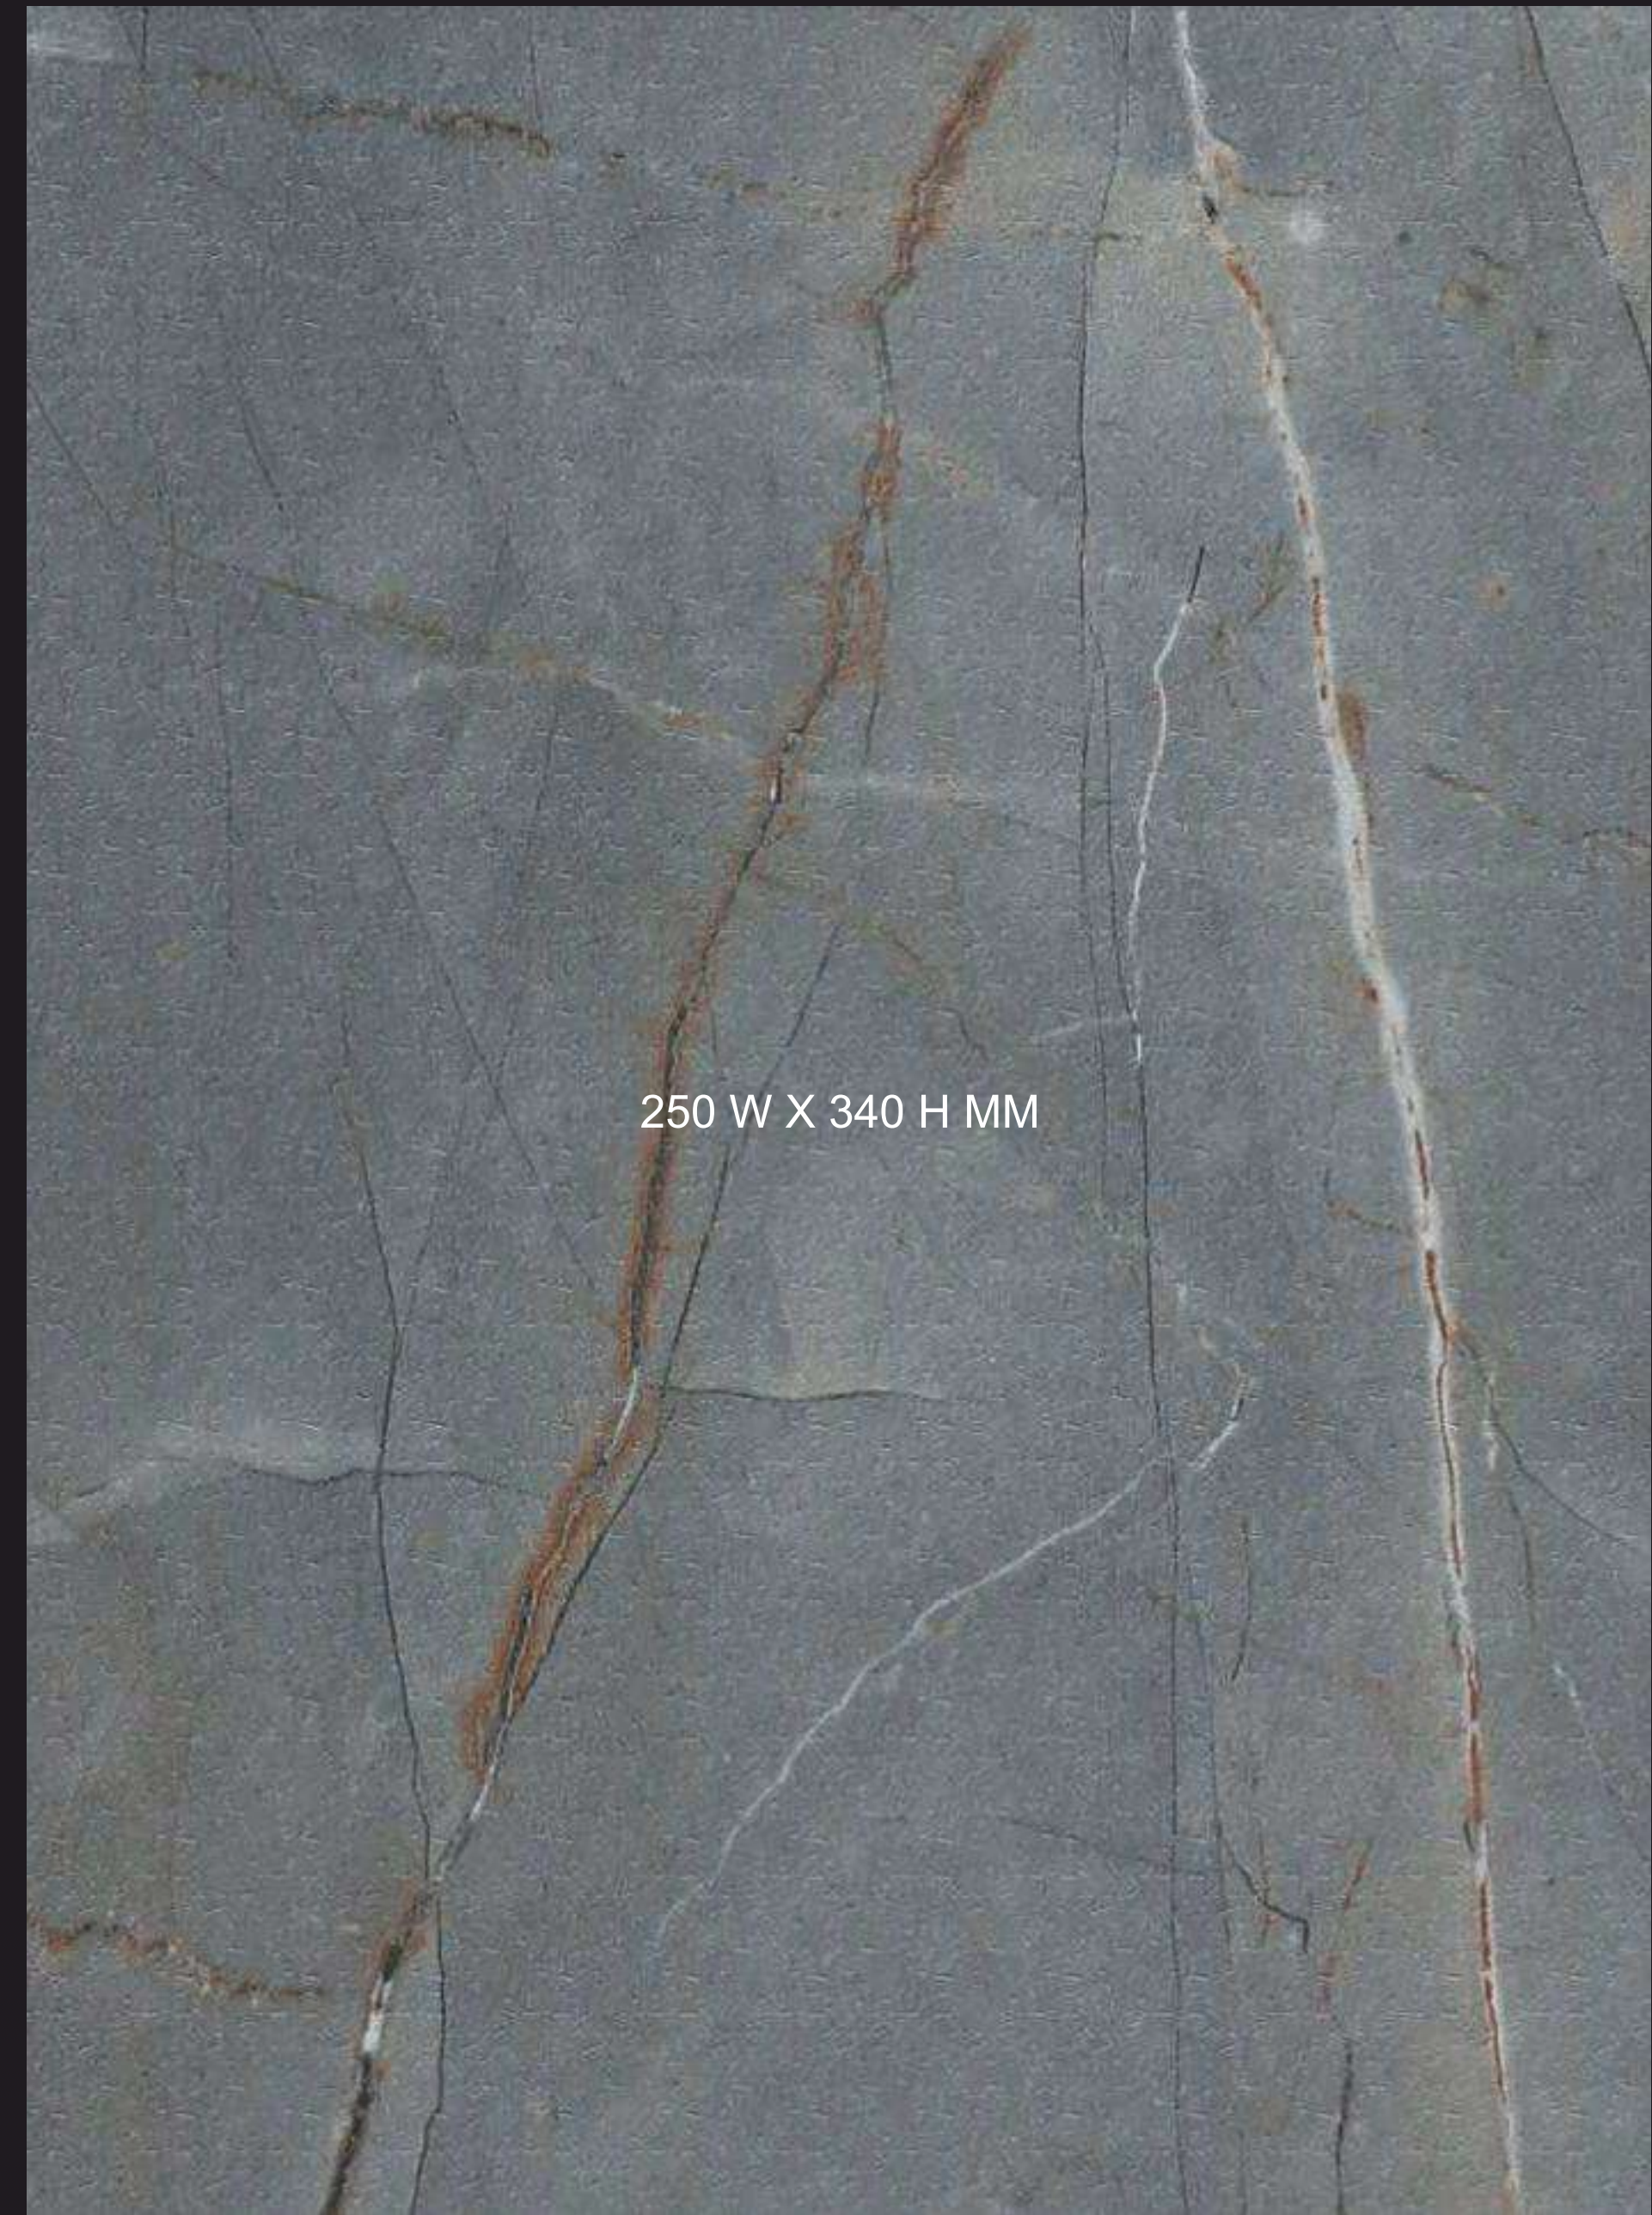

140 W X 95 H MM

4572 CSS  
RADIANT EMPERADOR

4574 CSS  
DARK MARBLE

140 W X 220 H MM

4571 CSS  
SPARKLING MARBLE

4573 CSS  
ROUGH CARRARA

250 W X 340 H MM

 4567 CSS  
GREY MARBLE