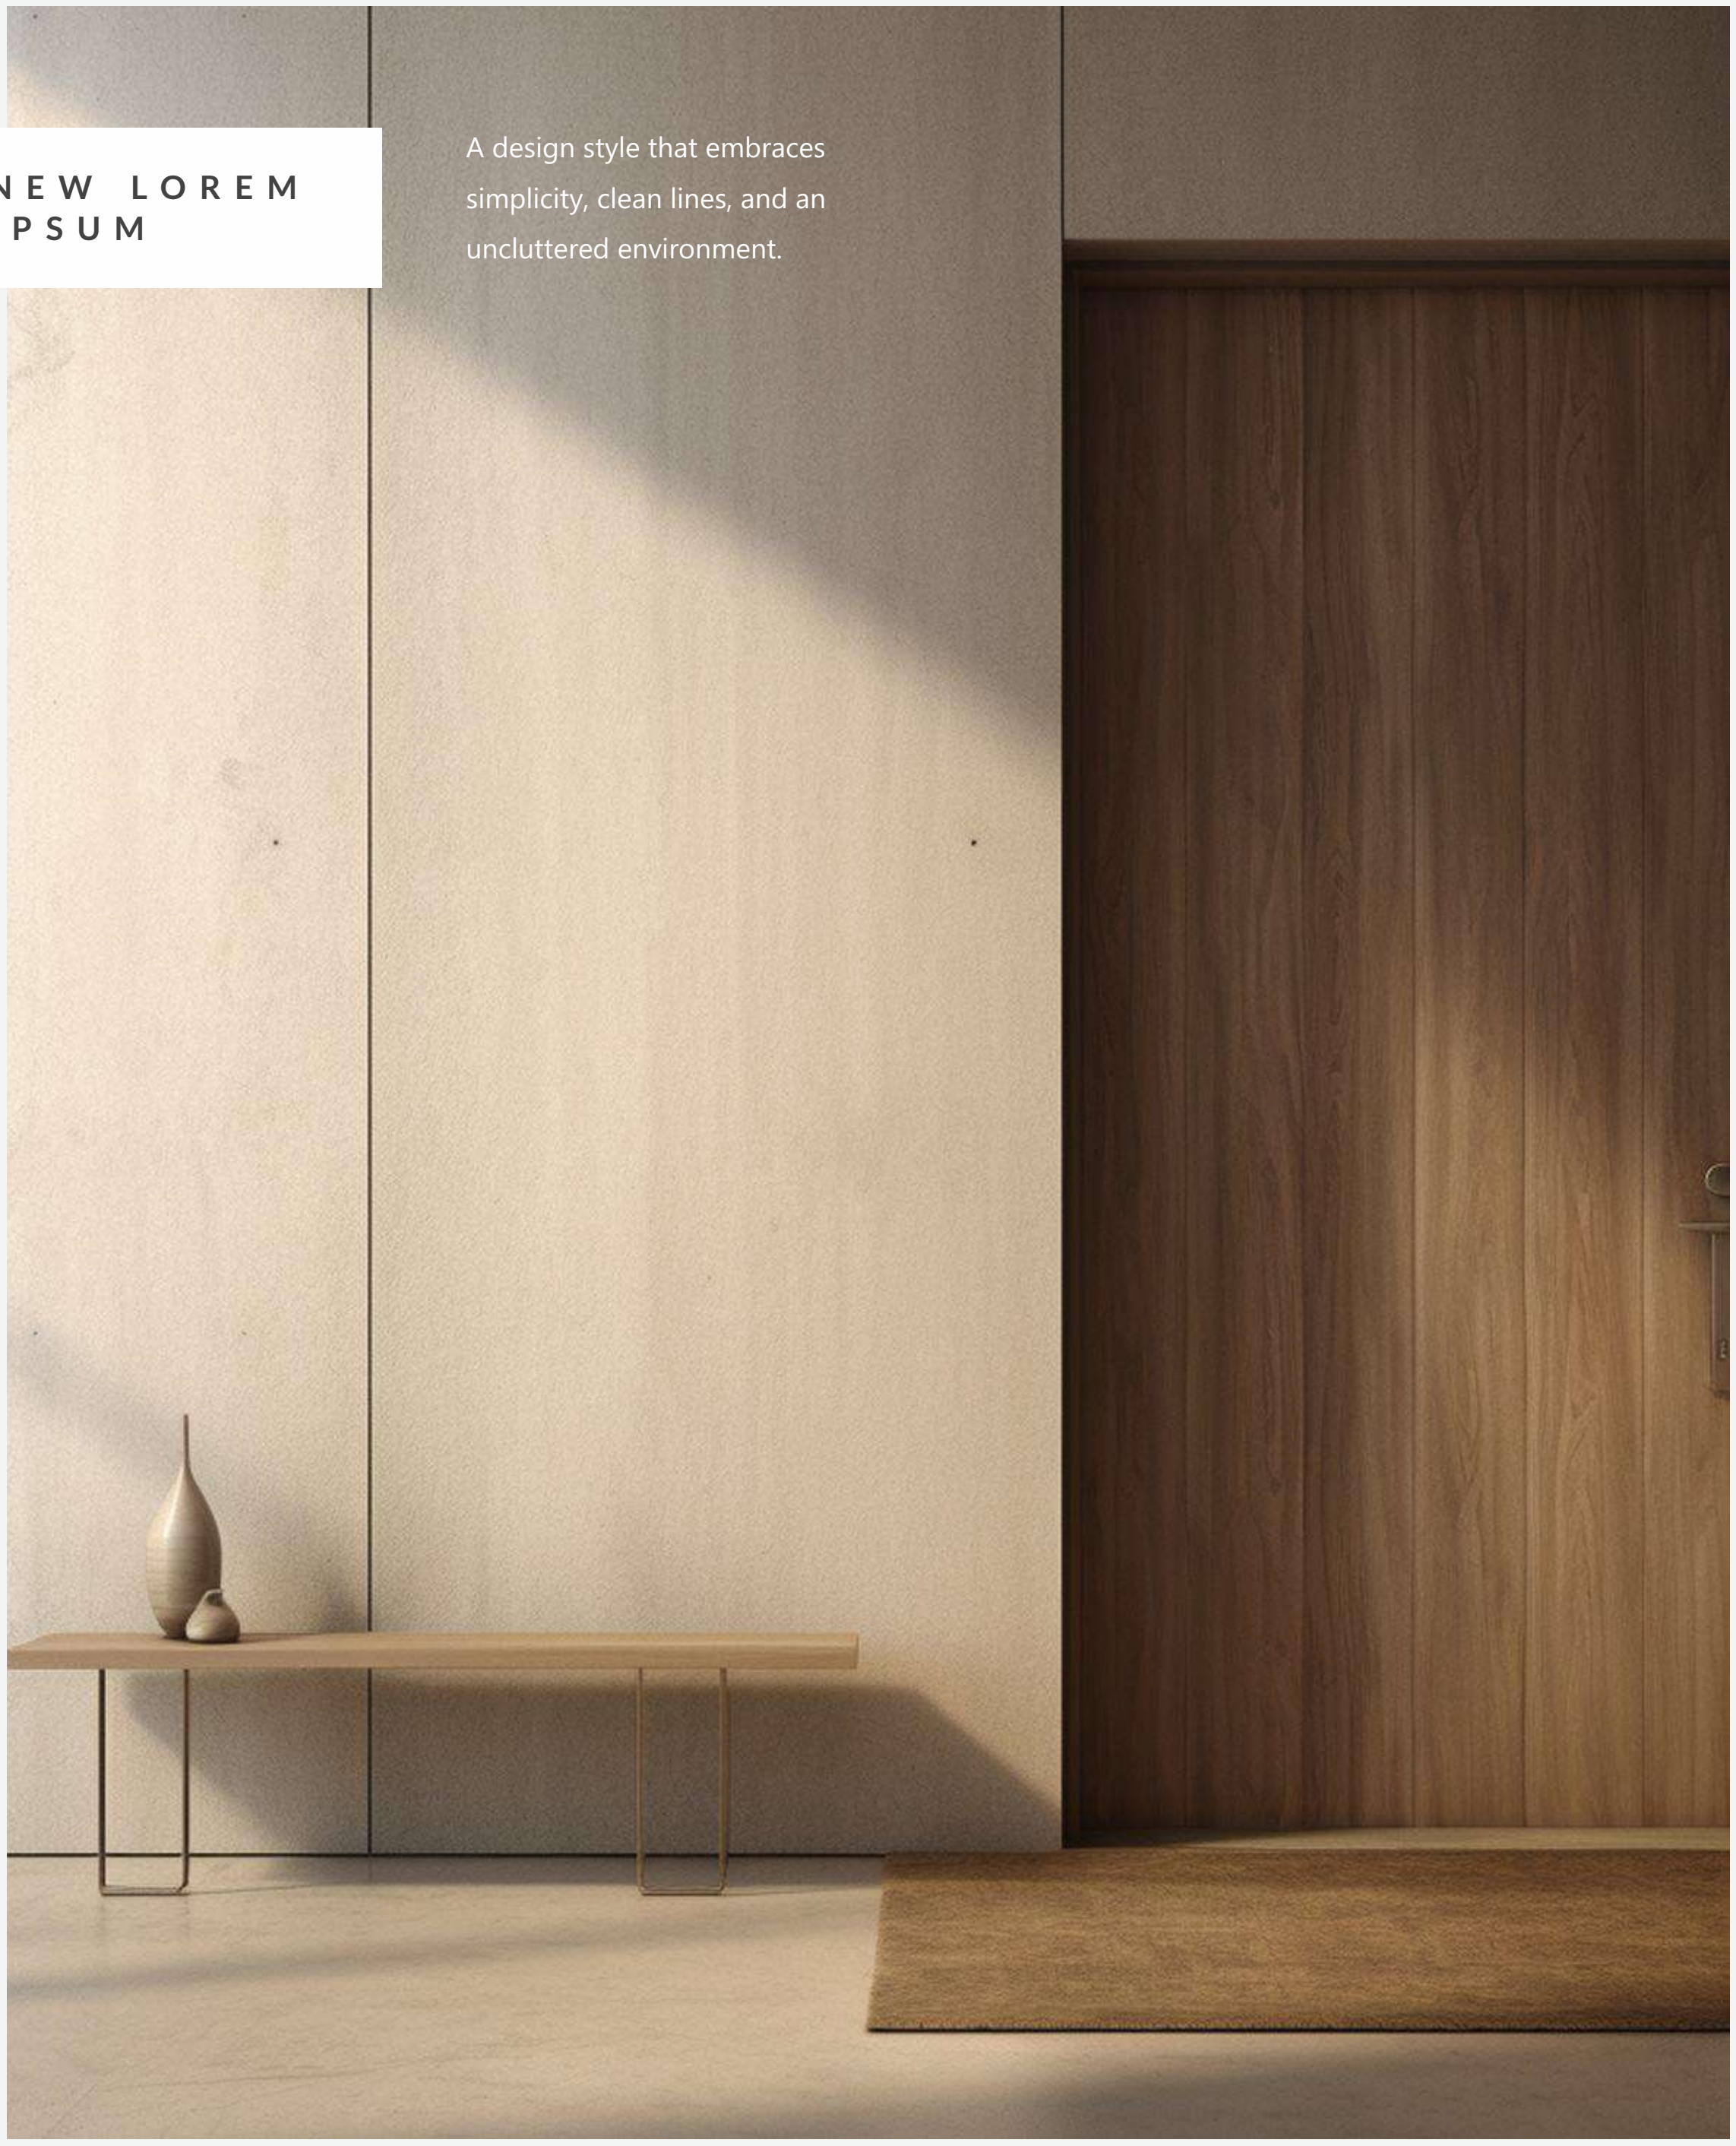

 CRYSTAL ASH HORIZONTAL

250 W X 340 H MM

  4568 CAHZ  
MAPLE ROSEWOOD

**NEW LOREM  
IPSUM**

A design style that embraces simplicity, clean lines, and an uncluttered environment.

**QUARTER CUT**

A design style that embraces simplicity, lines, and an uncluttered environment.