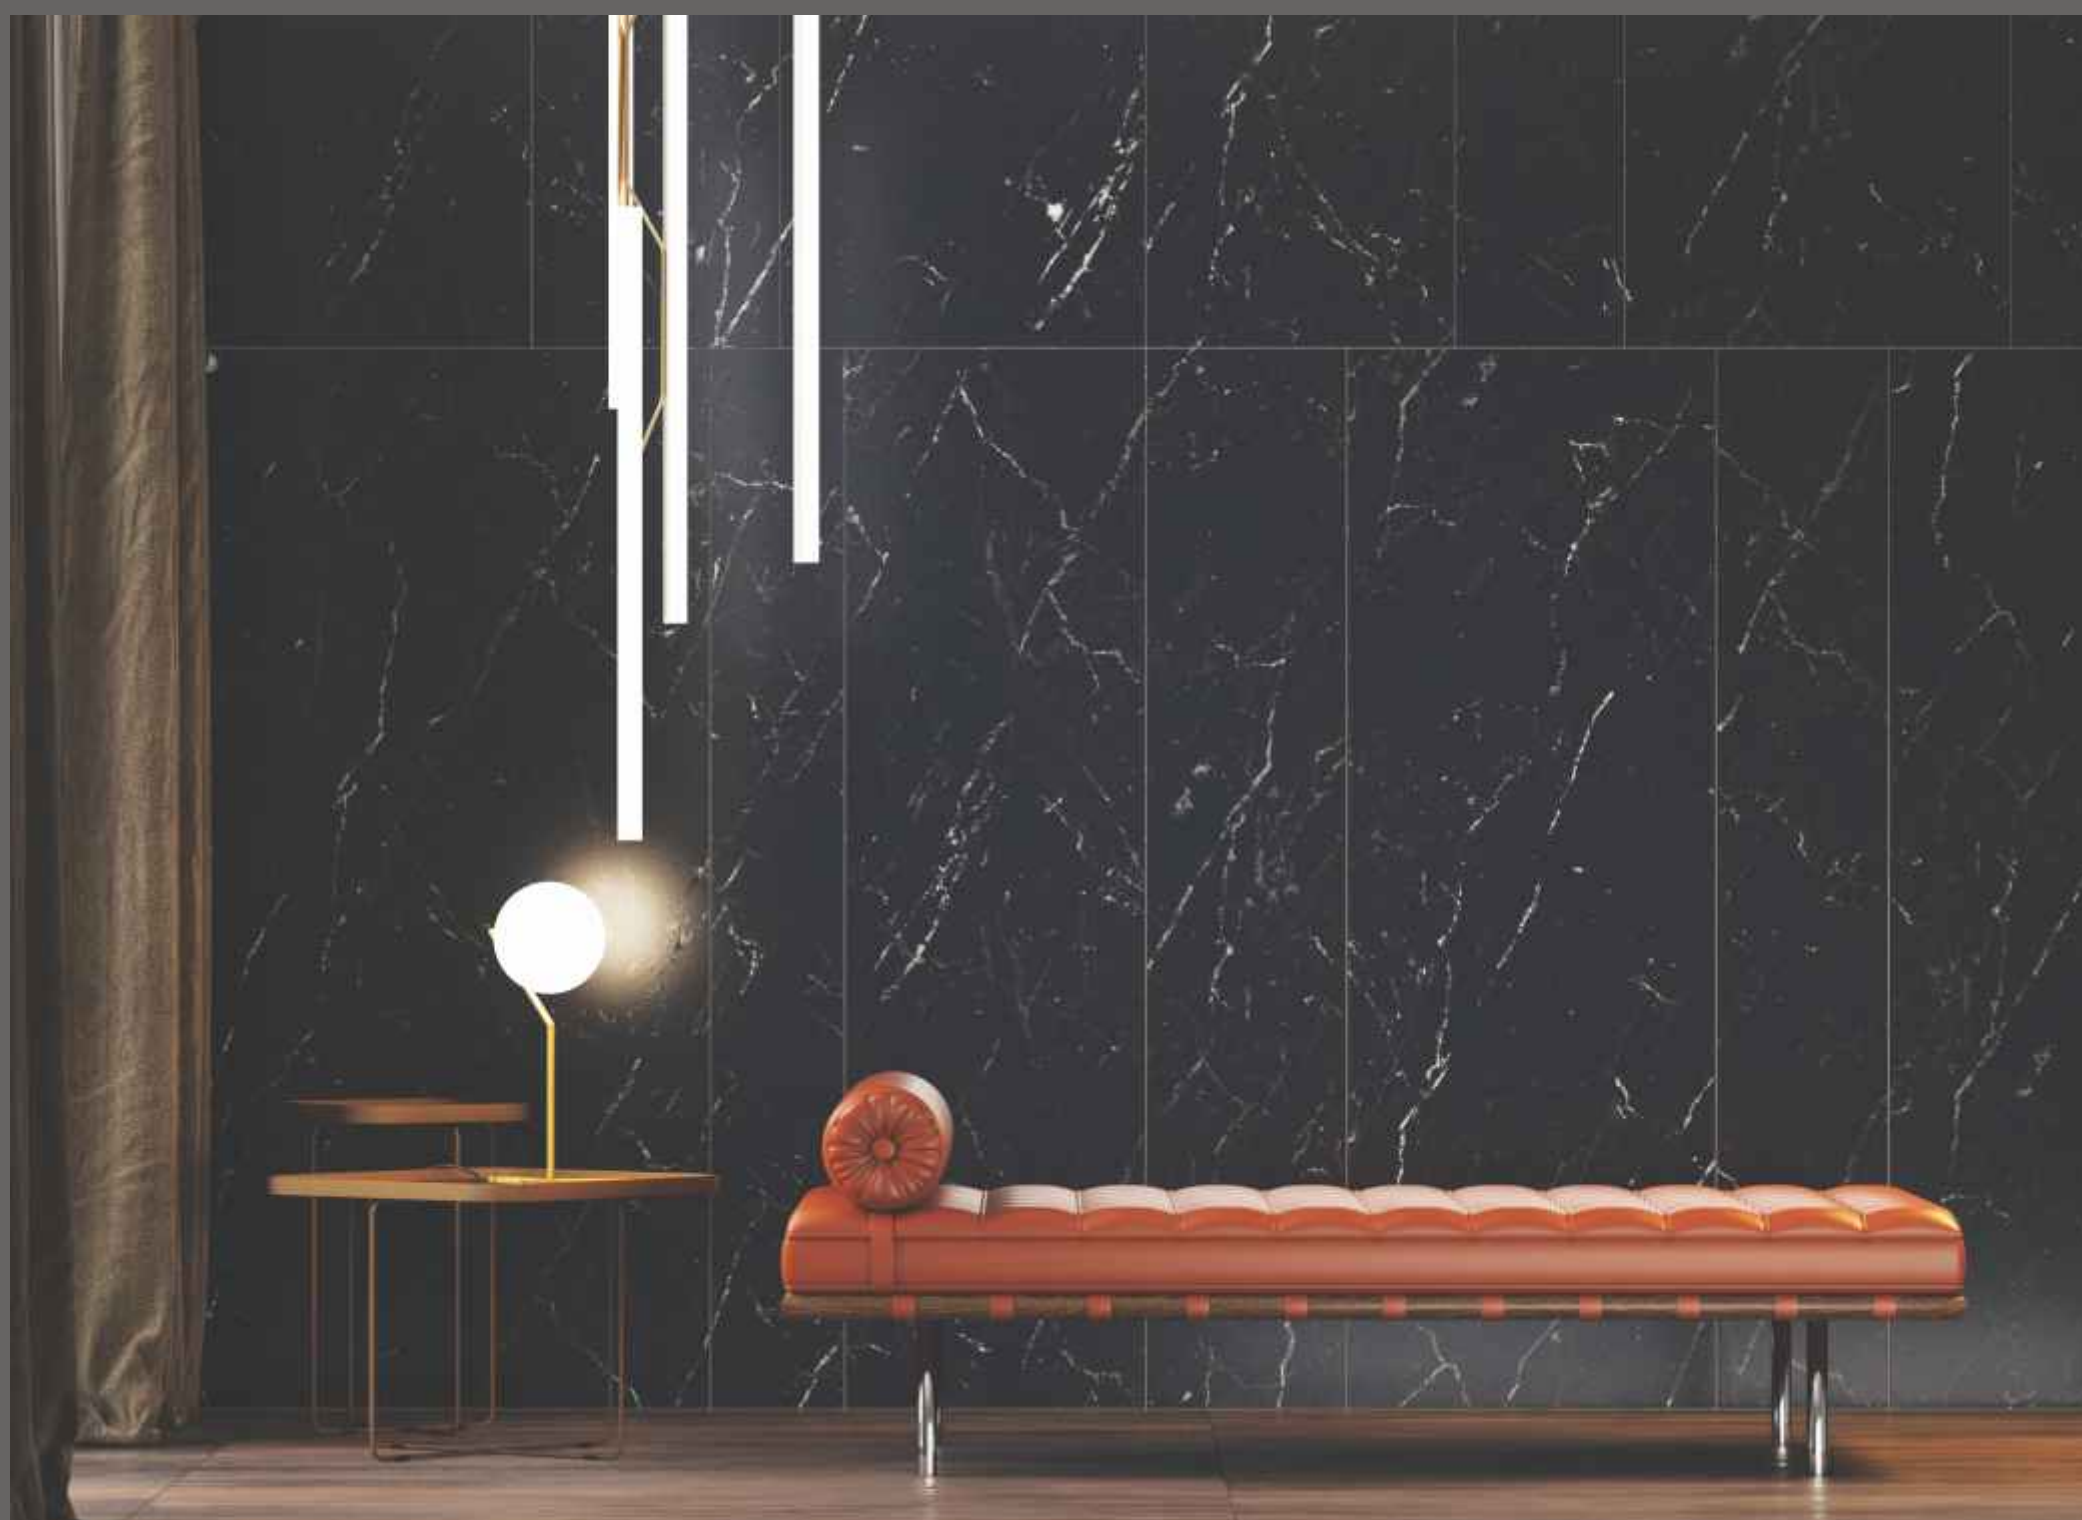

MARBLE

LIGHTNING SPARKLE

Explore the harmonious glow that brings out
the beauty in every detail.

130 w X 315 h

1028 MLS | BOLAM MARBLE

1026 MLS | CASTER TERRAZO

1024 MLS | MAYMIC

210 w X 315 h